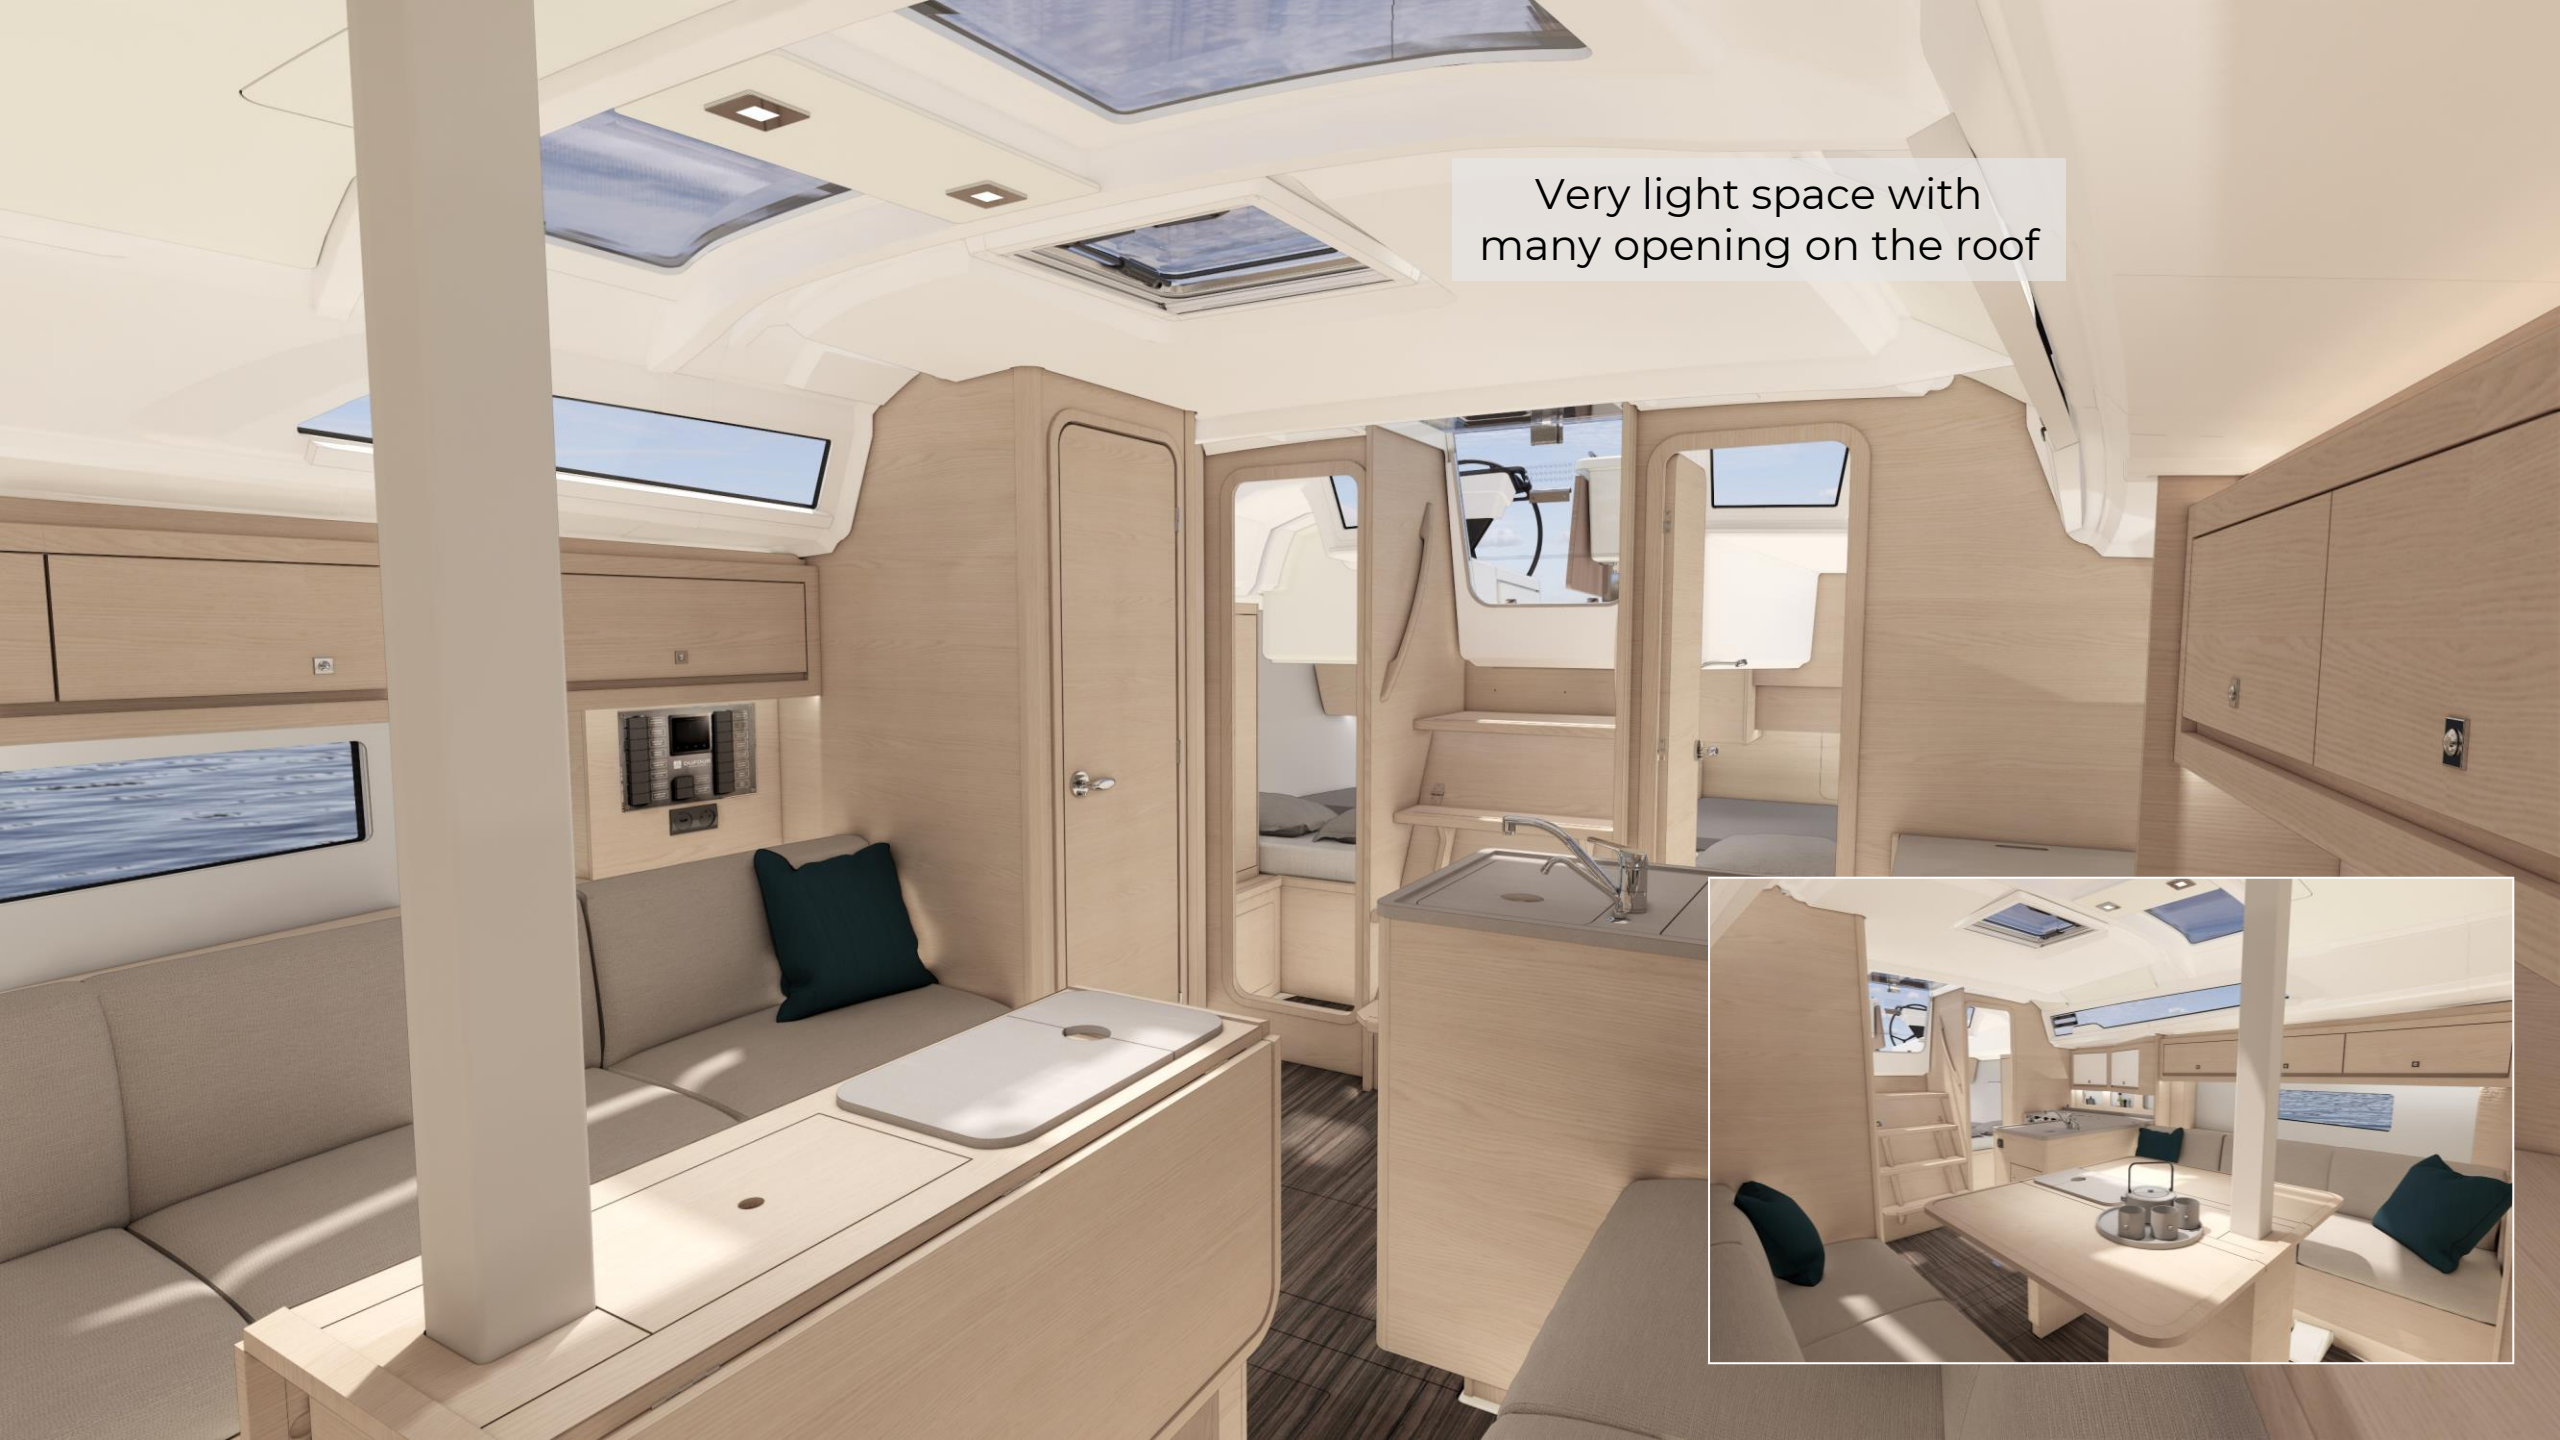

Total hight 16,6m

Interiors layouts

3 Cabins 1 Head

2 Cabins 1 Head

Interiors Dimensions

2 Cabins 1 Head

Interiors Dimensions

3 Cabins 1 Head

DUFOUR

Very light space with many opening on the roof

INTERIOR AMBIANCES - AMBIANCES INTERIEUR

>>> MILLESIMES 2023 – AMBIANCES & MATERIALS

WOOD & FLOORS

Heritage ambiance

Teak

Resopal floor